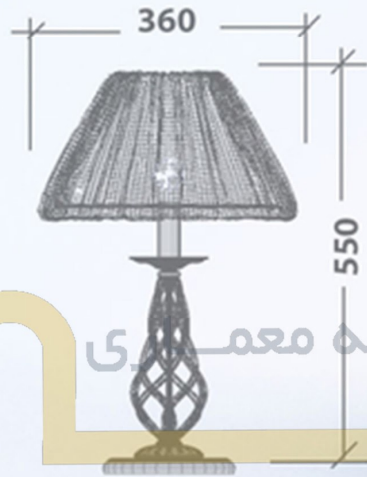

خانه معماری