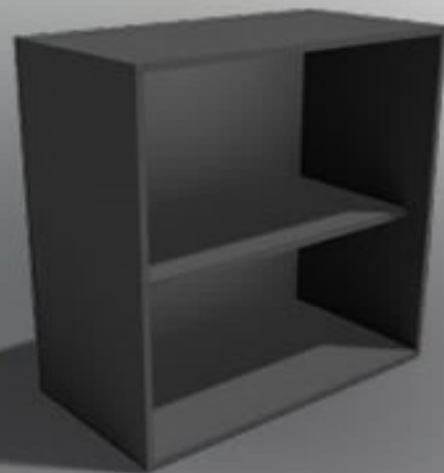

stomatologic armchair,

chair, medical jars,

set of stomatological tools,

medical dustbin,

2 types of medical supports,

2 types of medical carts.

Office P09

Office P10

Noutbook
New monitor
PC block
keyboard
Folders
Lamp
Sofa

Office furniture
PC with LCD monitor
keyboard, clock
Lamp, glass
globe, flower

Office furniture
PC with LCD monitor
keyboard, pen holder
lamp, vase, flower

- table, chair, bookcases
and
different accessories

- PC, phone, clock, vase of flowers, clothes tree

includes:

3 types of Tables

3 types of Drawers

4 types of Bookcases

5 types of chairs

2 types of office armchairs
and 1 double chair,
chairs, shelves, books,
lamp, computer,
shelv closet,
paper holder and folders.

2 types of chairs,
2 types of closets,
middle tower,
display, keyboard,
books, folders,
paper holder, clocks,
lamp, pen holder.

Office set

Office Set

includes: Table, chair, 2 types of a cabinet, 3 paperholders, penholders, notebook and a lamp