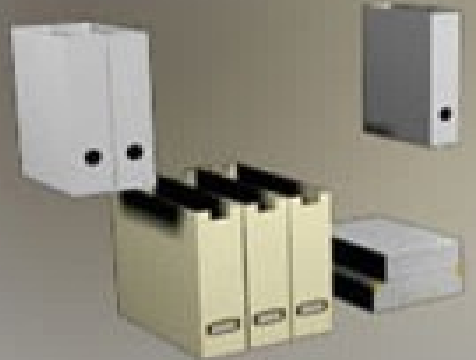

stomatologic armchair,

chair, medical jars,

set of stomatological tools,

medical dustbin,

2 types of medical supports,

2 types of medical carts.

Office P09

Office P10

Noutbook
New monitor
PC block
keyboard
Folders
Lamp
Sofa

Office furniture
PC with LCD monitor
keyboard, clock
Lamp, glass
globe, flower

Office furniture
PC with LCD monitor
keyboard, pen holder
lamp, vase, flower

- table, chair, bookcases
and
different accessories

- PC, phone, clock, vase of flowers, clothes tree

includes:

3 types of Tables

3 types of Drawers

4 types of Bookcases

5 types of chairs

2 types of office armchairs
and 1 double chair,
chairs, shelves, books,
lamp, computer,
shelv closet,
paper holder and folders.

2 types of chairs,
2 types of closets,
middle tower,
display, keyboard,
books, folders,
paper holder, clocks,
lamp, pen holder.

Office set

Office Set

includes: Table, chair, 2 types of a cabinet, 3 paperholders, penholders, notebook and a lamp