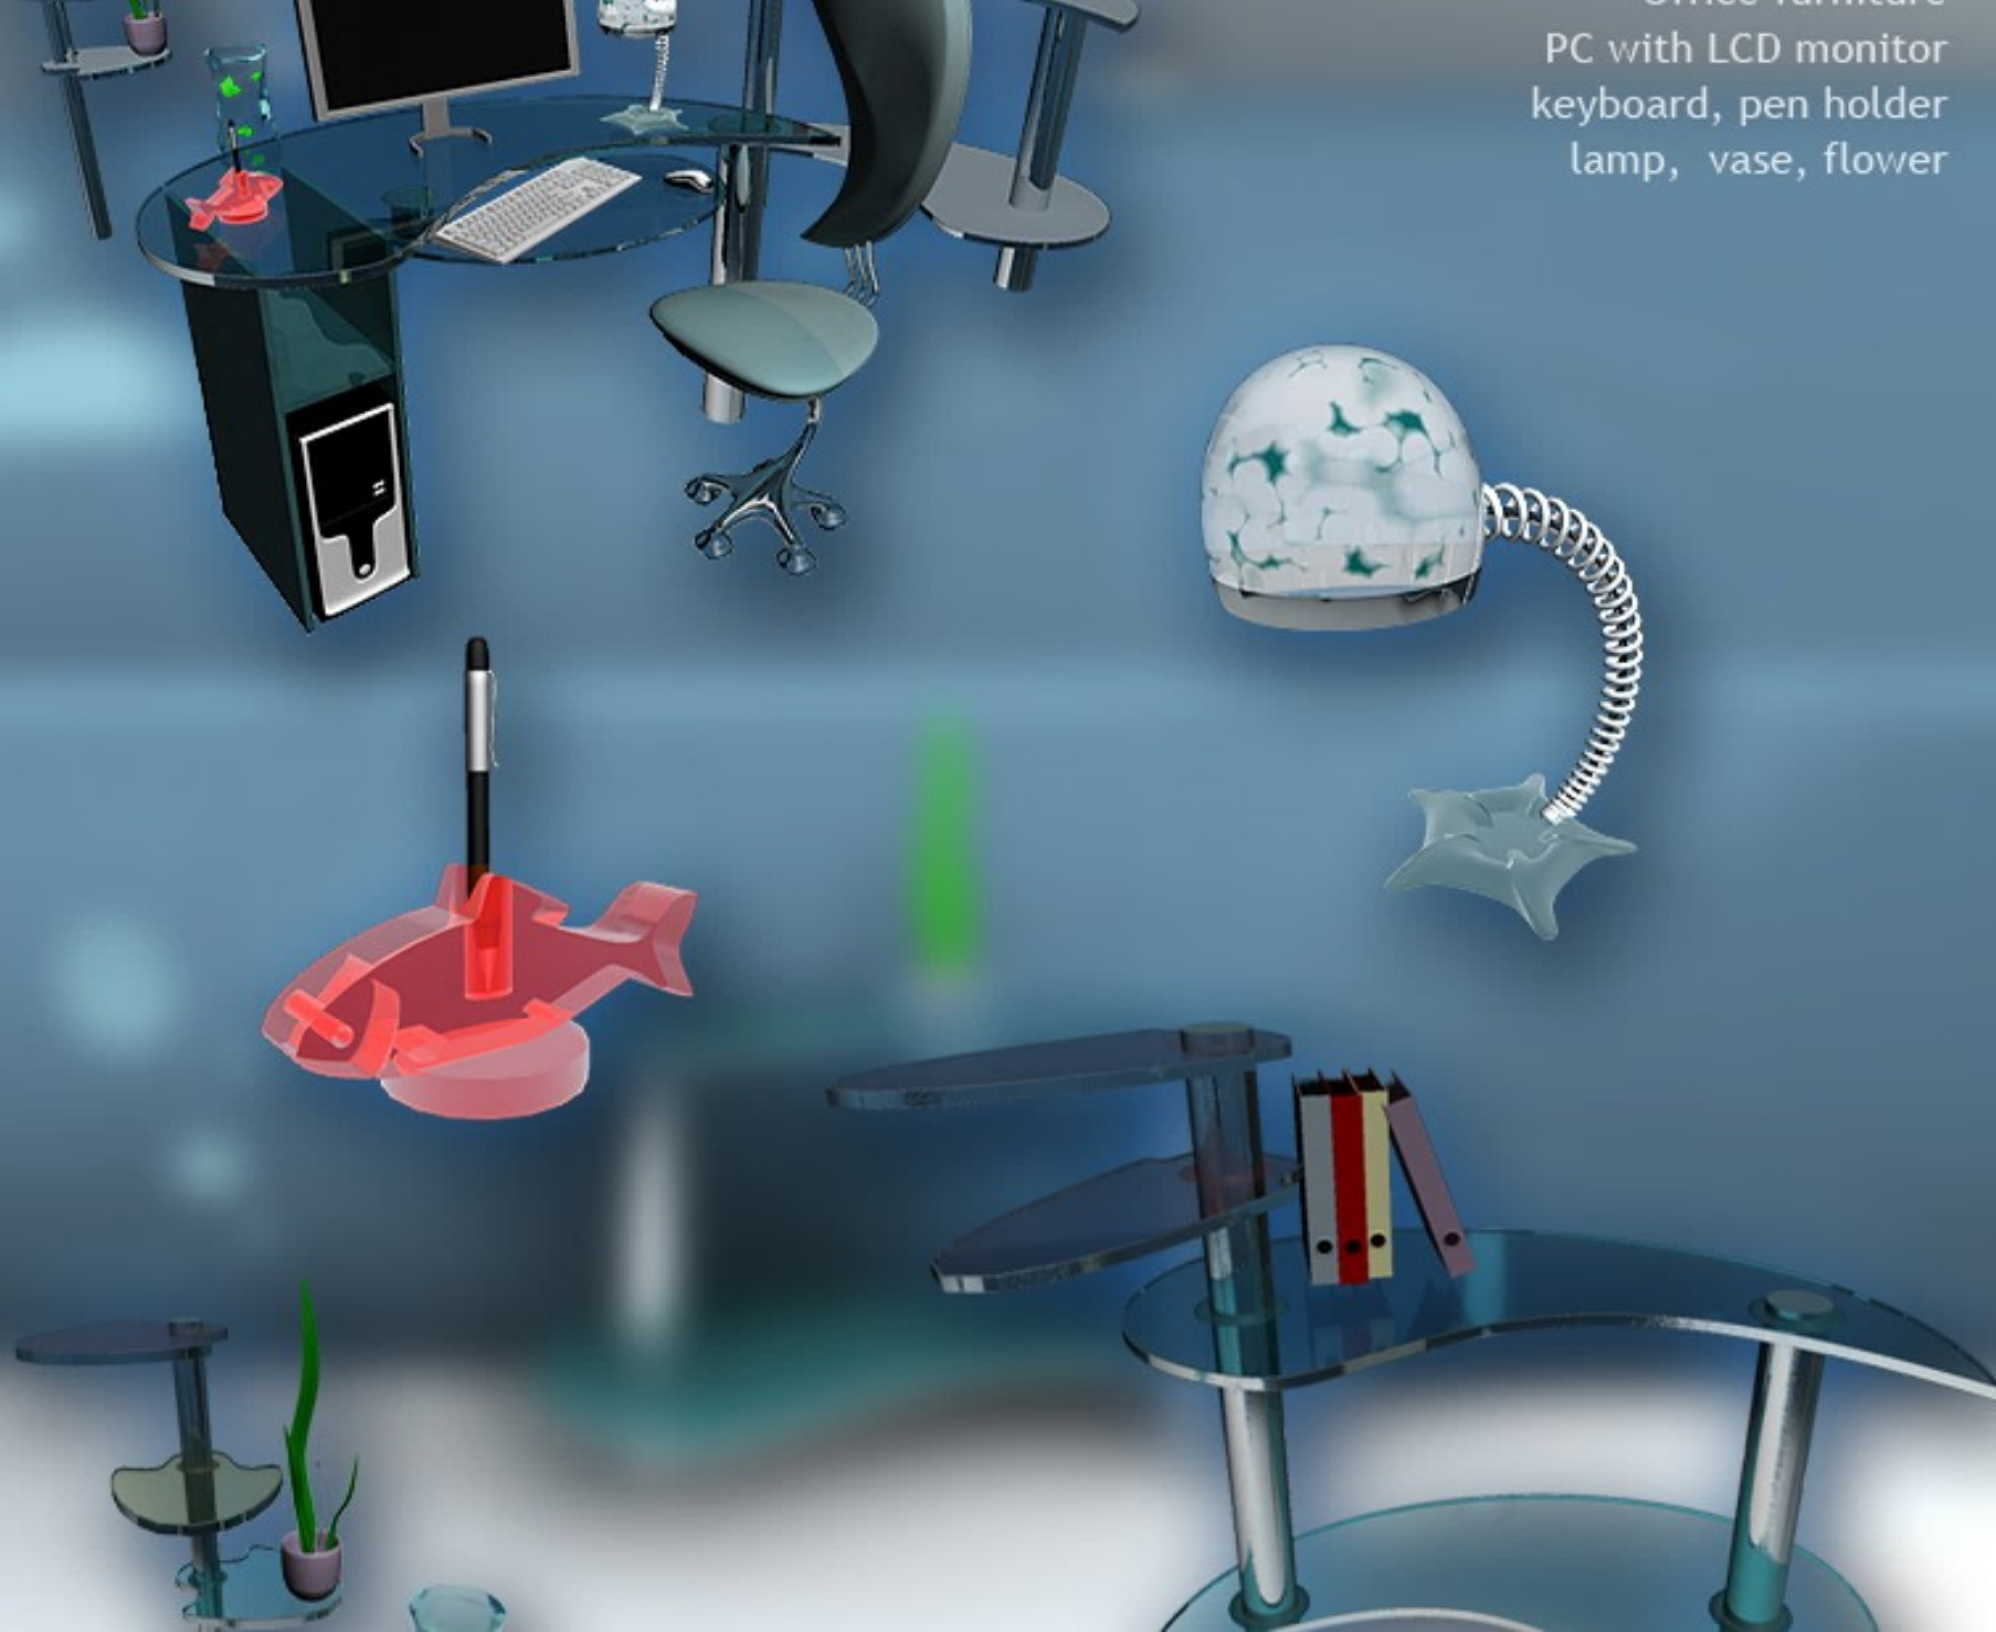

Noutbook
New monitor
PC block
keyboard
Folders
Lamp
Sofa

Office furniture
PC with LCD monitor
keyboard, clock
Lamp, glass
globe, flower

Office furniture
PC with LCD monitor
keyboard, pen holder
lamp, vase, flower

- table, chair, bookcases
and
different accessories

- PC, phone, clock, vase of flowers, clothes tree

includes:

3 types of Tables

3 types of Drawers

4 types of Bookcases

5 types of chairs

2 types of office armchairs
and 1 double chair,
chairs, shelves, books,
lamp, computer,
shelv closet,
paper holder and folders.

2 types of chairs,
2 types of closets,
middle tower,
display, keyboard,
books, folders,
paper holder, clocks,
lamp, pen holder.

Office set

Office Set

includes: Table, chair, 2 types of a cabinet, 3 paperholders, penholders, notebook and a lamp