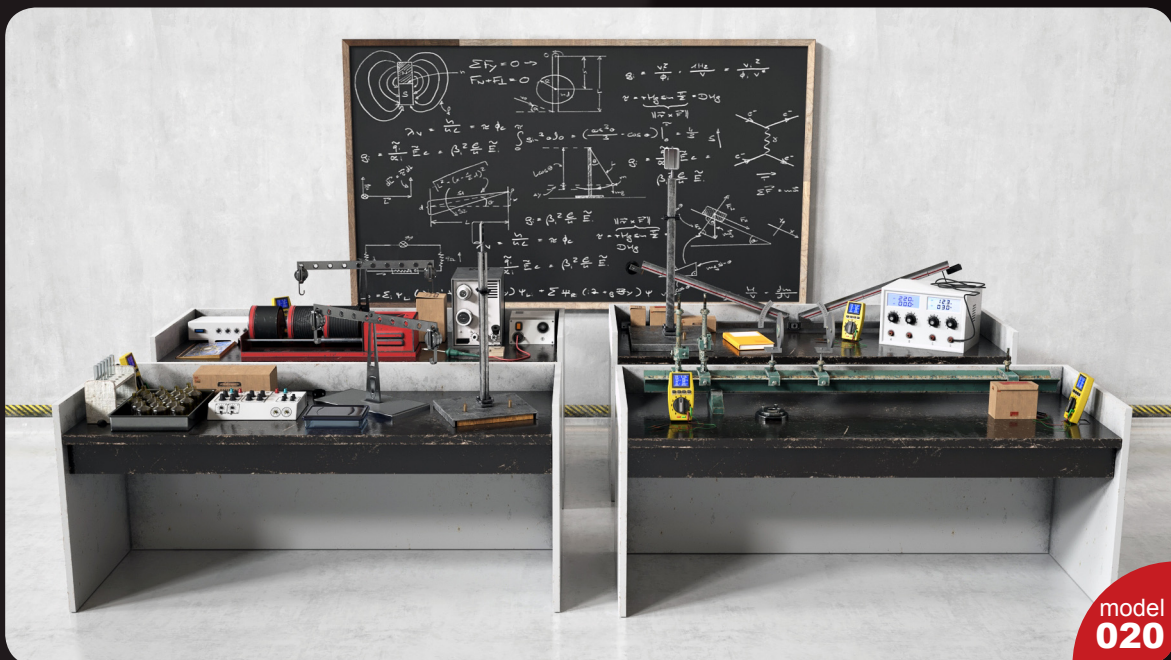

model
019

model
020

Software and models © 2020 EVERMOTION. EVERMOTION logo is trademark or registered trademark of Evermotion Inc. in the U.S. and/or other countries. All rights reserved. All *.max, *.obj, *.fbx, *.c4d, models included on this collection with data are an integral part of "archmodels vol. 228" and the resale of this data is strictly prohibited. All models can be used for commercial purposes only by owners who bought this archmodels collection. The sharing of archmodels collection data is strictly prohibited unless that user has written authorization from EVERMOTION.